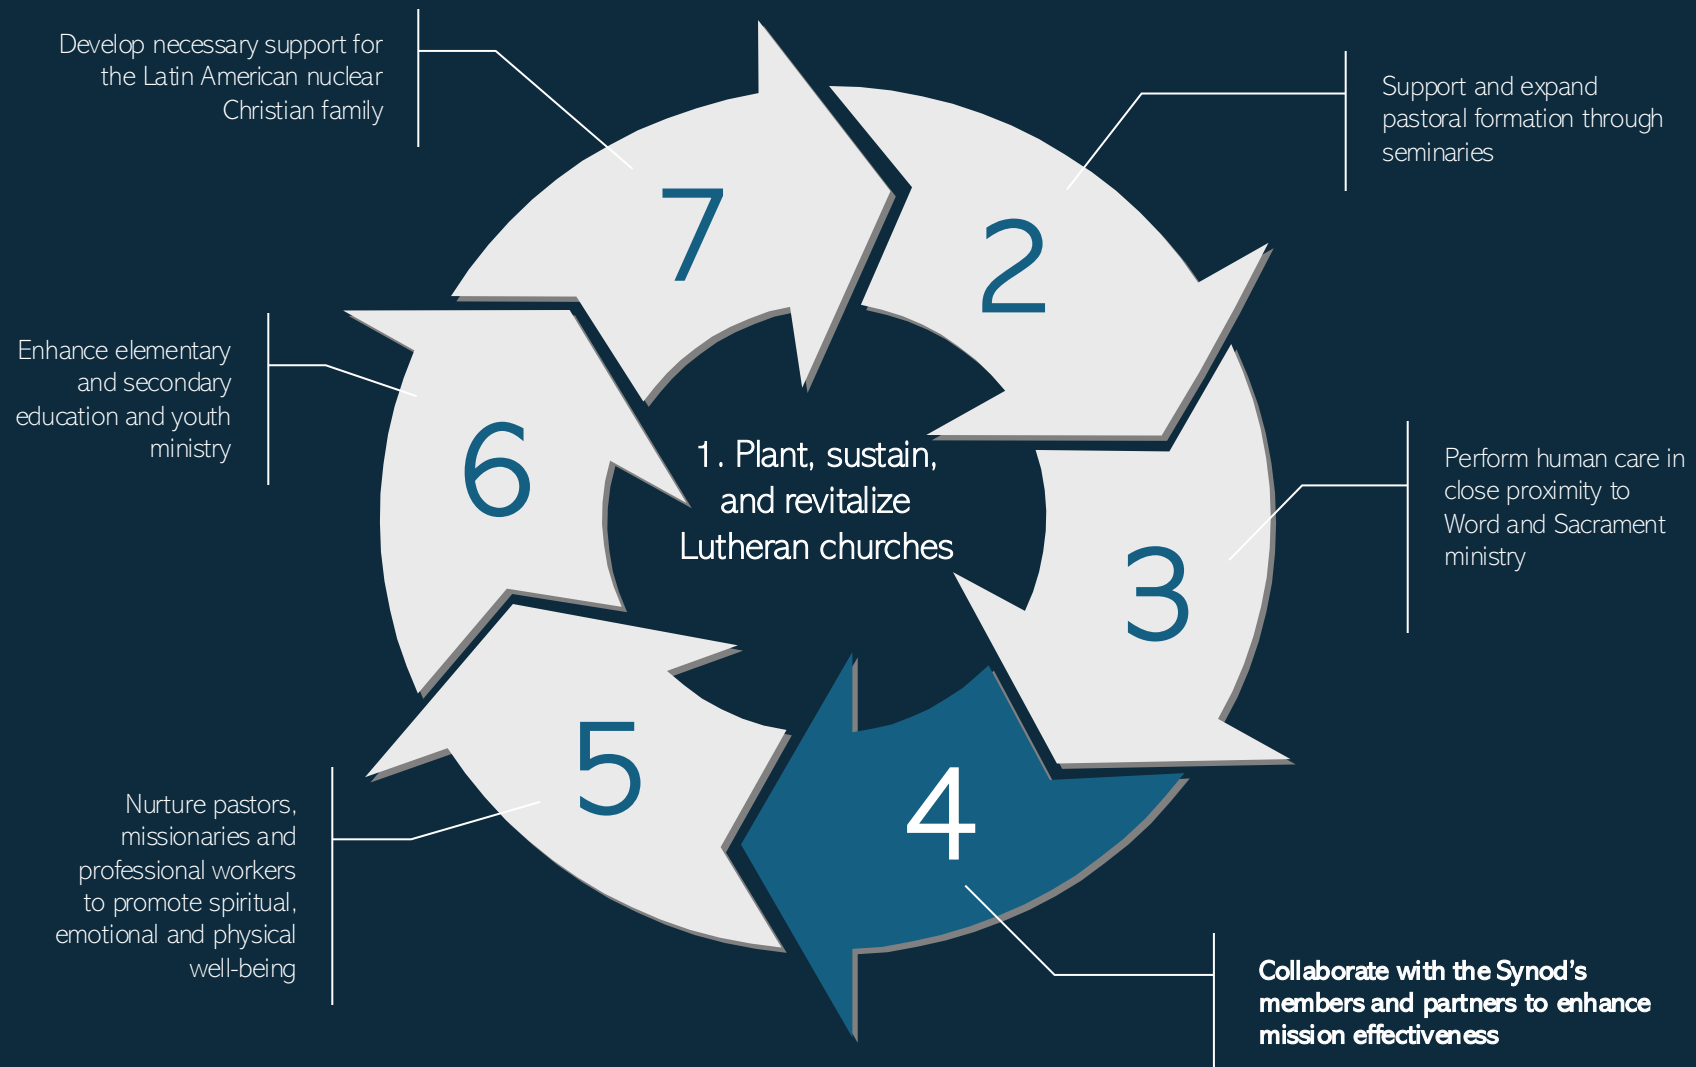

The background is a blurred outdoor scene. In the foreground on the right, there are vibrant pink flowers, likely bougainvillea, in sharp focus. In the background, a group of people is walking along a path. A man in a blue shirt and white shorts is walking towards the left, carrying a black bag. Other people are visible in the distance, some wearing blue shirts. The overall atmosphere is bright and outdoorsy.

Short-term (ST) Volunteers

LAC Region Visit | April 2025

Post-COVID ST Volunteer Sending Congregations

SPREAD THE GOSPEL. PLANT LUTHERAN CHURCHES. SHOW MERCY.

ST service vision

Global ST team

ST projects

ST process

Why ST?

The goal of ST service through the LCMS is...

That ST volunteers come away with a greater understanding of and appreciation for

- a) how OIM is Spreading the Gospel, Planting Lutheran Churches, and Showing Mercy around the world, alongside its partners; and
- b) how ST volunteers can engage in said work.