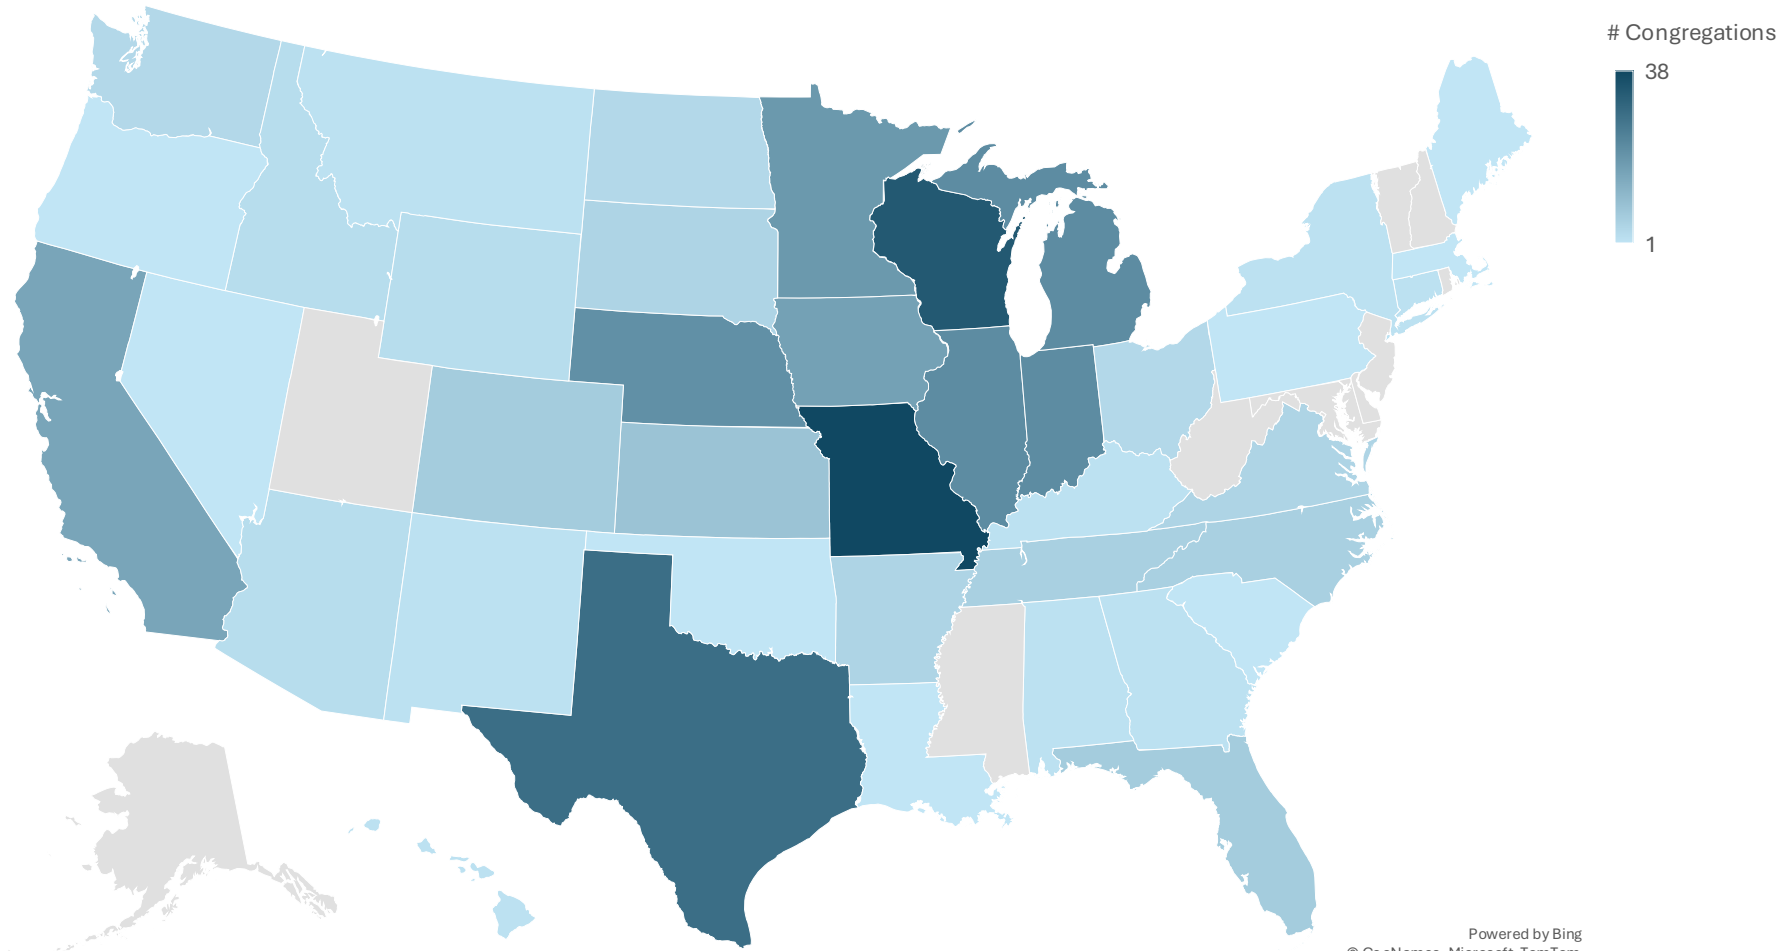

The background is a blurred outdoor scene. In the foreground on the right, there are vibrant pink flowers, likely bougainvillea, in sharp focus. In the background, a group of people is walking along a path. A man in a blue shirt and white shorts is walking towards the left, carrying a black bag. Other people are visible in the distance, some wearing blue shirts. The overall atmosphere is bright and outdoorsy.

Short-term (ST) Volunteers

LAC Region Visit | April 2025

Post-COVID ST Volunteer Sending Congregations

SPREAD THE GOSPEL. PLANT LUTHERAN CHURCHES. SHOW MERCY.

ST service vision

Global ST team

ST projects

ST process

Why ST?

The goal of ST service through the LCMS is...

That ST volunteers come away with a greater understanding of and appreciation for

- a) how OIM is Spreading the Gospel, Planting Lutheran Churches, and Showing Mercy around the world, alongside its partners; and
- b) how ST volunteers can engage in said work.